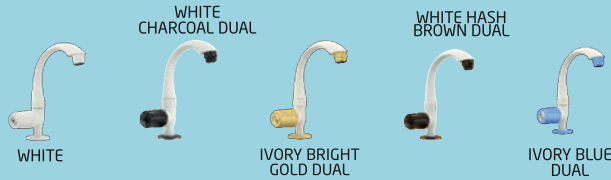

# SAFFRON COLLECTION

PTMT | 15 mm QUARTER / FULL TURN AVAILABLE COLORS OPTIONS

 ₹210/- BIB COCK DELUXE FEMALE THREAD	 ₹183/- BIB COCK DELUXE FOAM FLOW WITH FLANGE	 ₹203/- BIB COCK FOAM FLOW WITH FLANGE	 ₹186/- ECO LONG BODY BIB COCK WITH FLANGE	 ₹230/- BIB COCK LONG BODY WITH FLANGE	 ₹223/- LONG BODY BIB COCK FOAM FLOW WITH FLANGE
 ₹222/- NOZZLE BIB COCK WITH FLANGE (Garden Tap)	 ₹265/- WASHING MACHINE FAUCET WITH FLANGE	 ₹180/- ANGLE COCK WITH FLANGE	 ₹265/- PILLAR COCK	 ₹1220/- CENTER HOLE BASIN MIXER WITH FOAM FLOW	 ₹400/- 2 IN 1 BIB COCK WITH FLANGE
 ₹380/- 2 IN 1 ANGLE COCK WITH FLANGE	 ₹524/- MINI SINK COCK FOAM FLOW WALL MOUNTED	 ₹568/- SINK COCK FOAM FLOW WALL MOUNTED	 ₹490/- MINI SWAN NECK TABLE MOUNT, FOAM FLOW WITH FLANGE	 ₹510/- SWAN NECK TABLE MOUNTED	 ₹1340/- WALL MIXER WITH L-BEND
 ₹1320/- WALL MIXER TELEPHONIC WITH CRUTCH (15mm) <small>(Provision of Hand Shower, Hand Shower &amp; Tube Price are not included)</small>	 ₹1140/- WALL MIXER NON TELEPHONIC (15mm)	 ₹1120/- SINK MIXER FOAM FLOW	 ₹966/- (15 mm) ₹1034/- (20 mm)	 ₹190/- STOP COCK MALE THREAD	