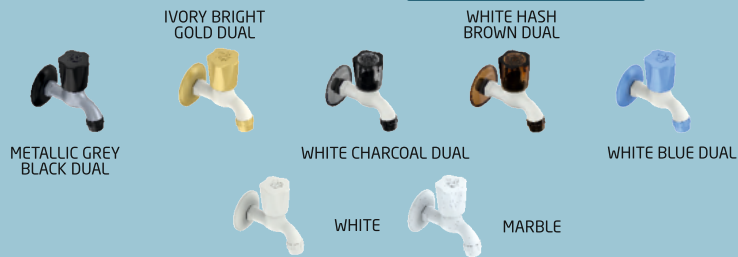

# MAJESTIC COLLECTION

PTMT | 15 mm

QUARTER / FULL TURN

BIB COCK  
FOAM FLOW WITH FLANGE

MRP : ₹203

WHITE METALLIC BLUE DUAL

5 YEARS\* WARRANTY

AVAILABLE COLORS OPTIONS