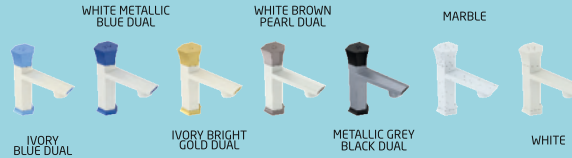

Valves & Faucets
Built for Long Life

EXPLORE COLLECTION

5 YEARS*
WARRANTY

G20 PRO COLLECTION

NEW PTMT | 15 mm QUARTER TURN AVAILABLE COLORS OPTIONS