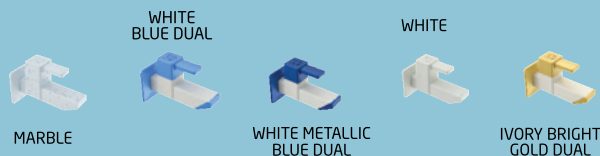

VIRTU PRO COLLECTION

AVAILABLE COLORS OPTIONS

PTMT | 20 mm
QUARTER TURN

EXPLORE COLLECTION

 ₹406/-	 ₹405/-	 ₹490/-	 ₹305/-	 ₹455/-	 ₹1878/-
 ₹640/-	 ₹622/-	 ₹656/-	 ₹682/-	 ₹1740/-	 ₹1710/- (Provision of Hand Shower) Hand Shower & Tube Price are not included

Proudly Designed and Manufactured in India
Visit us at www.rnvalves.com for details

PREMIUM PTMT FAUCETS