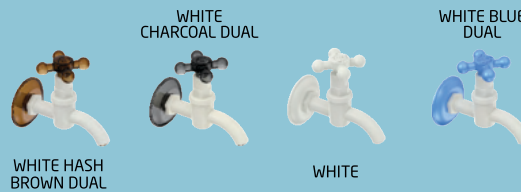

RIMJHIM COLLECTION

AVAILABLE COLORS OPTIONS

PTMT | 15 mm
QUARTER / FULL TURN

*SCAN TO EXPLORE COLLECTION

₹164/- BIB COCK DELUXE WITH FLANGE	₹214/- BIB COCK FOAM FLOW WITH FLANGE	₹182/- ECO LONG BODY BIB COCK WITH FLANGE	₹248/- BIB COCK LONG BODY WITH FLANGE	₹209/- LONG BODY FOAM FLOW WITH FLANGE	₹204/- NOZZLE BIB COCK WITH FLANGE (Garden Tap)
₹250/- WASHING MACHINE FAUCET WITH FLANGE	₹164/- ANGLE COCK WITH FLANGE	₹1372/- CENTER HOLE BASIN MIXER FOAM FLOW	₹435/- 2 IN 1 BIB COCK FOAM FLOW WITH FLANGE	₹410/- 2 IN 1 ANGLE COCK WITH FLANGE	₹524/- MINI SINK COCK FOAM FLOW WALL MOUNTED WITH FLANGE
₹1388/- WALL MIXER TELEPHONIC WITH CRUTCH Note : (Provision of Hand Shower) Hand Shower & Tube Price are not included	₹568/- SINK COCK FOAM FLOW WALL MOUNTED WITH FLANGE	₹535/- MINI SWAN NECK TABLE MOUNTED WITH FLANGE	₹580/- SWAN NECK FOAM FLOW TABLE MOUNTED WITH FLANGE	₹1535/- WALL MIXER WITH L-BEND	₹1148/- WALL MIXER NON TELEPHONIC
₹1220/- SINK MIXER FOAM FLOW	₹164/- STOP COCK MALE THREAD